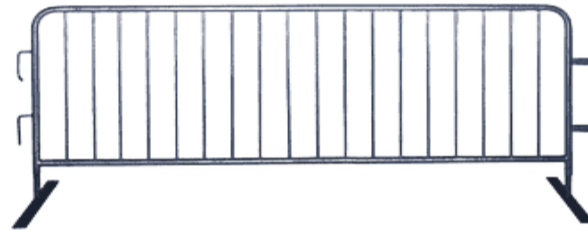

WE SUPPLY COMPLETE RANGE OF CAMP FURNITURE, MATTRESSES, BEDDING ITEMS,
SAFETY EQUP / PPE ITEM, QUEUE BARRIER, METAL BARRIER, INFO BOARDS, FLAG POLE & WASTE BIN

COMPLETE RANGE OF METAL BARRIER & COVERS

#Standard Sizes (200*100 cms & 250*120 cms) (Material Quality MS & GI Pipe)

#Finishing Options - Paint, Powder Coated, Hot Dip Galvanized

#Metal Barrier Cover as per you Requires in Multi Color Effects

FABRIC OPTION:

1. 1: Mash type Stretch Fabric.
2. 2: Minimal Stretch Fabric.
3. 3: Heavy Satin Glossy Finish.
4. 4: Bridal Heavy Luxury Satin.