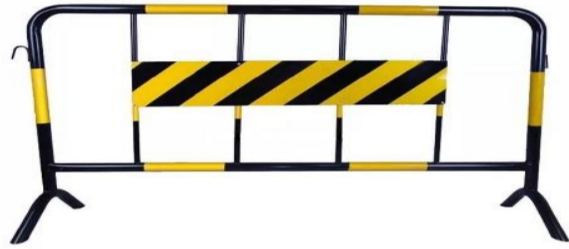

WE SUPPLY COMPLETE RANGE OF CAMP FURNITURE, MATTRESSES, BEDDING ITEMS,
SAFETY EQUP / PPE ITEM, QUEUE BARRIER, METAL BARRIER, INFO BOARDS, FLAG POLE & WASTE BIN

COMPLETE RANGE OF METAL BARRIER & COVERS

#Standard Sizes (200*100 cms & 250*120 cms) (Material Quality MS & GI Pipe)

#Finishing Options - Paint, Powder Coated, Hot Dip Galvanized

#Metal Barrier Cover as per you Requires in Multi Color Effects

FABRIC OPTION:

1. 1: Mash type Stretch Fabric.
2. 2: Minimal Stretch Fabric.
3. 3: Heavy Satin Glossy Finish.
4. 4: Bridal Heavy Luxury Satin.