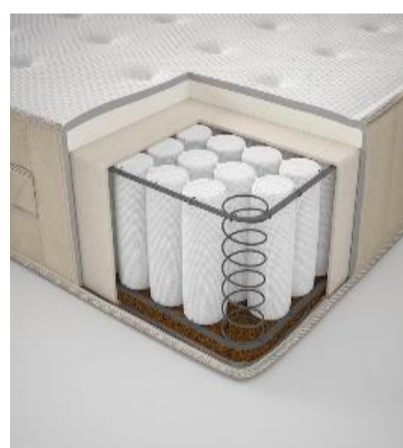

**GMAT-MPT1**  
Medicated Mattress  
with Pillow Top  
SIZE: 190\*90\*18 cm

**GMAT-MPT2**  
Medicated Mattress  
with Pillow Top  
SIZE: 200\*100\*18 cm

**GMAT-MPT3**  
Medicated Mattress  
with Pillow Top  
SIZE: 200\*100\*25 cm

**GMAT-PSM-1**  
Pocketed Spring  
Mattress  
SIZE: 200\*100\*25 cm

**GMAT-PSM-2**  
Pocketed Spring  
Mattress  
SIZE: 200\*100\*30 cm

**GMAT-PSMPT1**  
Pocketed Spring  
Mattress  
with Pillow Top  
SIZE: 200\*100\*25 cm

**GMAT-PSMPT2**  
Pocketed Spring  
Mattress  
with Pillow Top  
SIZE: 200\*100\*30 cm

**GMAT-SM1**  
Spring Mattress  
with Bonnel Spring  
SIZE: 200\*100\*25 cm

**GMAT-SM2**  
Spring Mattress  
with Bonnel Spring  
SIZE: 200\*100\*30 cm